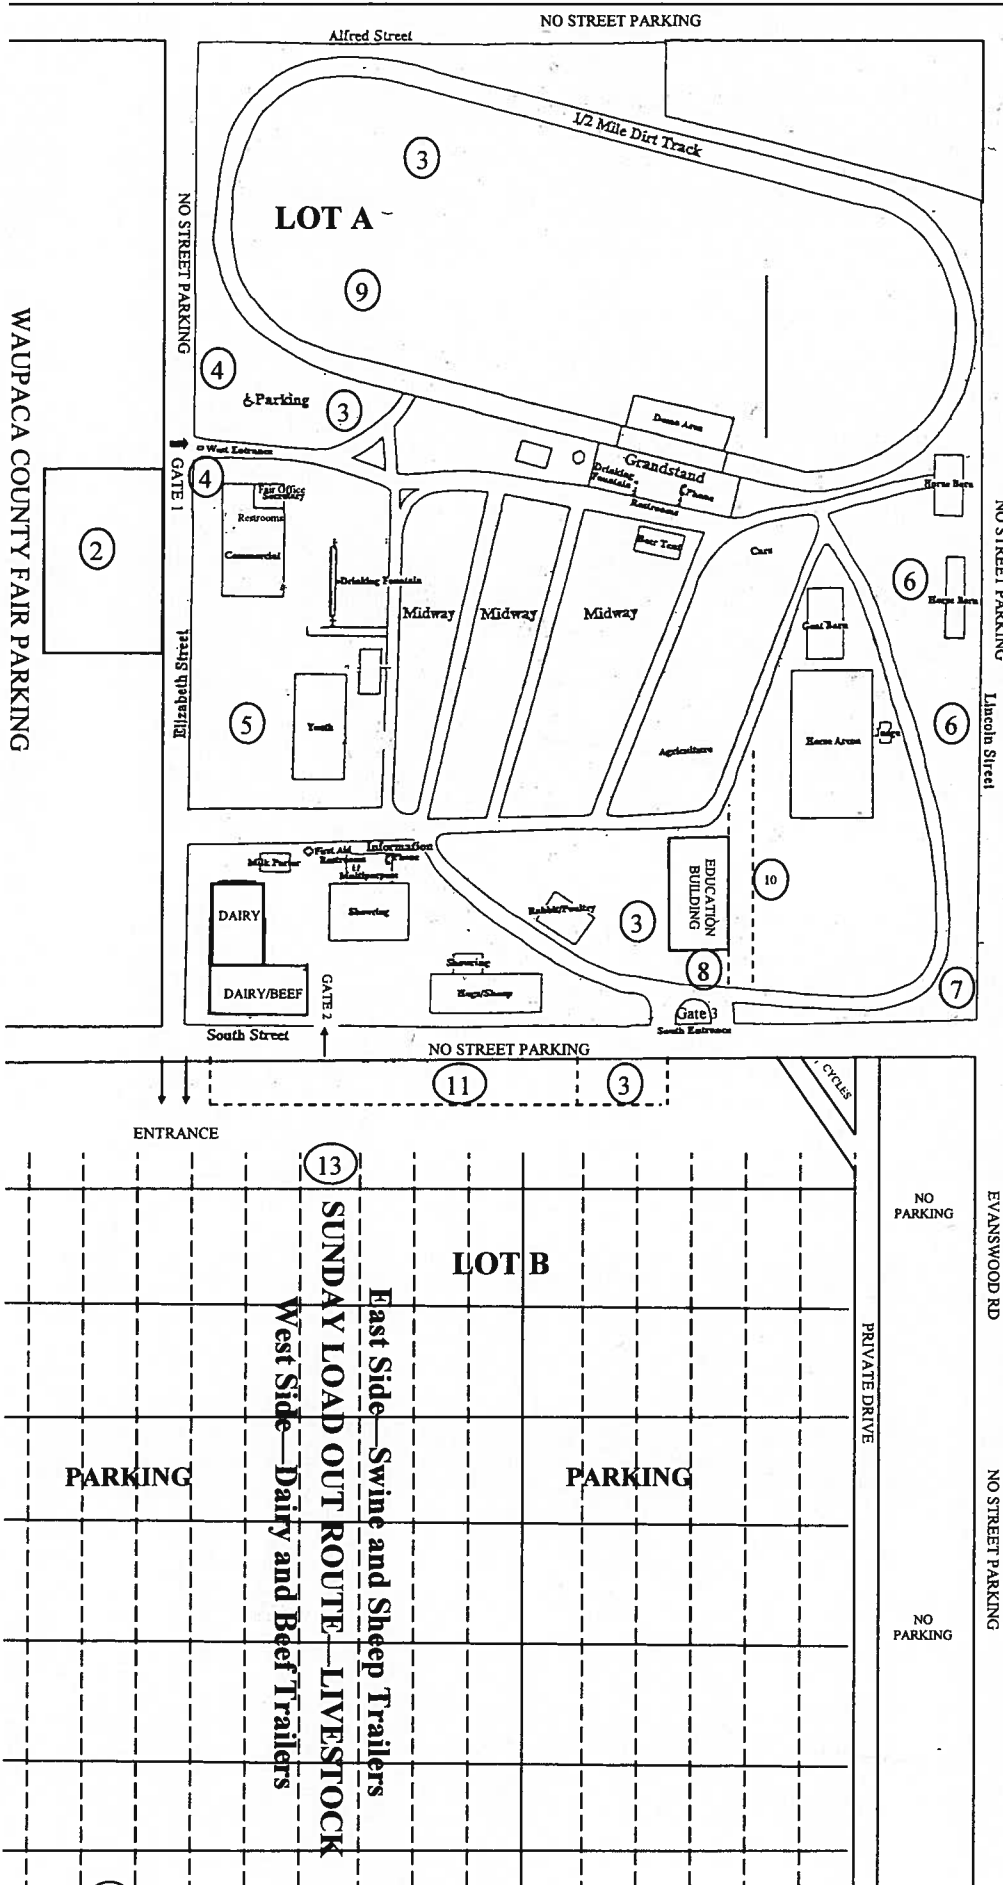

# MAP OF WAUPACA COUNTY FAIRGROUNDS

- ① GENERAL ADMISSION LOTS B
- ② JUDGES, SUPERINTENDENTS, CLERKS PARKING
- ③ HANDICAP ONLY PARKING GATE 1 & 3
- ④ FAIR OFFICIAL PARKING
- ⑤ DESIGNATED VEHICLE ONLY
- ⑥ DESIGNATED HORSE & GOAT ONLY
- ⑦ CARNIVAL ONLY
- ⑧ DESIGNATED ART & CRAFT ONLY
- ⑨ VENDOR PARKING ONLY GATE 1
- ⑩ VENDOR PARKING ONLY GATE 3
- ⑪ LIVESTOCK EXHIBITOR (NO TRAILERS)
- ⑫ LIVESTOCK TRAILERS
- ⑬ SUNDAY LOADOUT ROUTE FOR LIVESTOCK
  - ~East Side—Swine and Sheep Trailers
  - ~West Side—Dairy and Beef Trailers

\* RESUPPLY VEHICLES PERMITTED ON GROUNDS FROM 6 AM TO 11 AM

⑫ ALL TRAILERS EVERYDAY